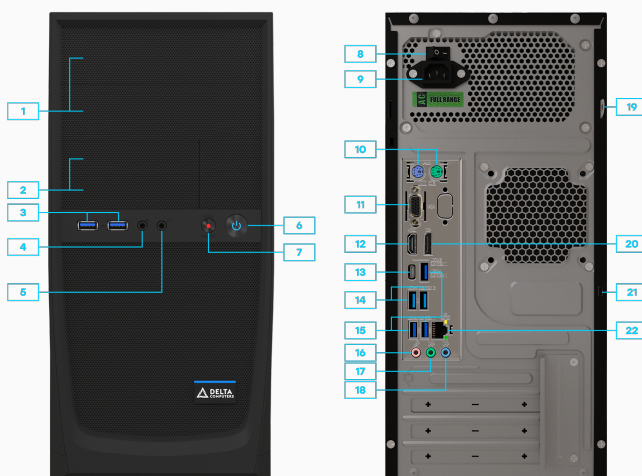

Desktop PC Voron

Model VRiH2

Delta Computers Voron VRiH2 – a reliable Russian PC made in classic Tower-case and based on modern Intel® Core™ processors of the 12th and 13th generations.

A roomy case and an advanced component base turn PC Voron into a workstation for solving resource-intensive tasks in various sectors of the economy.

Features:

- ▲ Modern platform based on Intel H610 chipset
- ▲ High-speed RAM up to 128 GB DDR4
USB Type-C port for convenient connection
- ▲ The ability to connect high-performance video cards via the PCIe 5.0x16 connector
- ▲ Roomy housing with a large number of internal and external bays
- ▲ Flexible configuration options for various customer tasks
- ▲ Workplace solution Los based on the PC Voron and displays Sova

Front panel:

1. 2x 5.25" external bays
2. 2x 3.5" external bays
3. 2x USB 3.2 Gen 1
4. Mic in
5. Audio out
6. Power button
7. Reset button with LED-indicator

Chipset:
Intel® H610
Socket:
LGA 1700

Back panel:

* Please, specify possible configuration

Other products

Workplace Los

based on Voron PCs and Sova displays

- △ Solution for the modern workplace of professionals from different areas
- △ High-performance and reliable PC «Bober» based on Intel® Core™ 12th and 13th Gen
- △ Classic set of peripheral devices
- △ Multifunctional corporate displays Sova:
 - Diagonals 23,8", 27" and 31,5" with FullHD and 2K resolution
 - Modern frameless design
 - High picture quality and wide viewing angle
 - Wide range of graphic interfaces HDMI/DP/VGA*